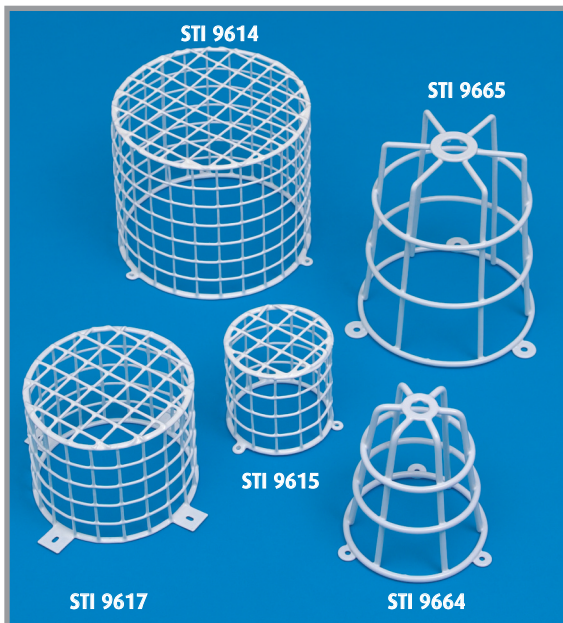

CLOCK & BELL CAGES

▼ Clock & Bell Cages dimensions and technical information
(STI 9631, STI 9632 & STI9633)

MODELS AVAILABLE

	DIAMETER	DEPTH	
STI 9631	270mm (10.6")	152mm (6")	
STI 9632	420mm (16.5")	152mm (6")	
STI 9633	508mm (20")	152mm (6")	

BEACON & SOUNDER CAGES

▼ Beacon & Sounder Cages dimensions and technical information
(STI 9614, STI 9615, STI 9617, STI 9664 & STI 9665)

MODELS AVAILABLE

	DIAMETER	DEPTH	
STI 9614	200mm (7.9")	150mm (6")	
STI 9615	95mm (3.7")	90mm (3.5")	
STI 9617	150mm (5.9")	125mm (4.9")	
STI 9664	98mm (3.86")	157mm (6.18")	
STI 9665	178mm (7")	214mm (8.43")	