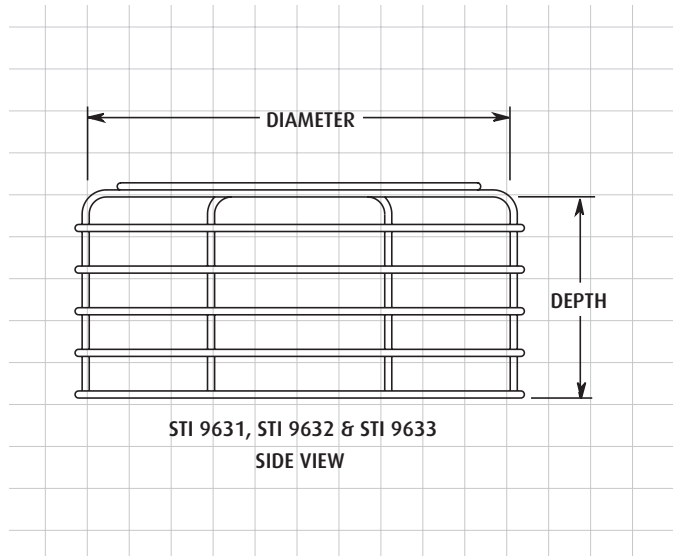

CLOCK & BELL CAGES

▼ Clock & Bell Cages dimensions and technical information
(STI 9631, STI 9632 & STI9633)

MODELS AVAILABLE

	DIAMETER	DEPTH	
STI 9631	270mm (10.6")	152mm (6")	
STI 9632	420mm (16.5")	152mm (6")	
STI 9633	508mm (20")	152mm (6")	

BEACON & SOUNDER CAGES

▼ Beacon & Sounder Cages dimensions and technical information
(STI 9614, STI 9615, STI 9617, STI 9664 & STI 9665)

MODELS AVAILABLE

	DIAMETER	DEPTH	
STI 9614	200mm (7.9")	150mm (6")	
STI 9615	95mm (3.7")	90mm (3.5")	
STI 9617	150mm (5.9")	125mm (4.9")	
STI 9664	98mm (3.86")	157mm (6.18")	
STI 9665	178mm (7")	214mm (8.43")	