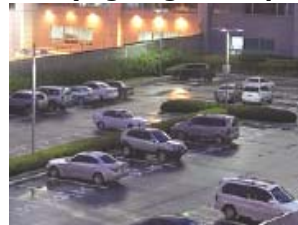

DTV-VLD/PRO

Vandal Resistant Day / Night Dome Camera

FEATURES

- High Resolution (Color : 580TV Lines, B/W : 700TV Lines)
- Advanced 3D Filtering DNR (Digital Noise Reduction)
  - Saving up to 70% DVR Storage
- True Day & Night Function with removable IR cut filter
- Controlled by OSD Menu
- DIS (Digital Image Stabilizer)
  - Stabilises images by reducing flickering
- HLC (High Light Compensation)
  - Distinct recognition of a license plate
- Sens-Up (X2 ~ X256), Digital Zoom (X10)
- Privacy Masking and Motion Detection for up to 8 areas
- Vandal and Weather Resistant Dome Housing
- 3 axis bracket for wall or ceiling mount
- Bubble Cover rotation achieves easy installation
- Long Distance Video Transmission via built in UTP
- Dual voltage operation, 12V DC / 24V AC

SPECIFICATIONS

	NTSC	PAL
Image Sensor	1/3" Sony Super HAD CCD	
Effective Pixels	(H)768X(V)494	(H)752X(V)582
Shutter Speed	1/60~1/120,000	1/50~1/120,000
Scanning System	2:1 Interlace	2:1 Interlace
Synchronization	Internal / Line Lock	
Resolution	580 TVL (Color) / 700 TVL (B/W)	
Video Output	1Vp-p 75, Negative	
S/N Ratio	More Than 52dB (AGC Off)	
Min. Illumination	0.0002 Lux (Sens Up)	
Gamma	r=0.45	
OSD	Built-in	
White Balance	ATW/AWC/Manual/Outdoor/Indoor	
BLC	BLC / HLC / OFF	
SENS UP	Auto / Fixed / Off (X2 ~ X256)	
DNR	On / Off (1~32 Level Adjustable)	
Gain Control	Low / High / Off	
Motion Detection	On / Off (8 Areas, Alarm Output)	
Privacy Masking	On / Off (8 Areas)	
MIRROR	On / Off	
FLIP (H-REV)	On / Off	
FREEZE (V-REV)	On / Off	
DIS	On / Off	
DIGITAL ZOOM	On (X10) / Off	
SHARPNESS	On / Off (Level Adjustable)	
DAY & NIGHT	Color / BW / Auto / EXT	
STORAGE TEMP.	-20°C~ +60°C / 20%~90%	
POWER CONSUMPTION	12V DC, 24V AC, MAX 2.0W	

COMPARISON IMAGE

DTV-VLD/PRO

Conventional Camera

Super DNR