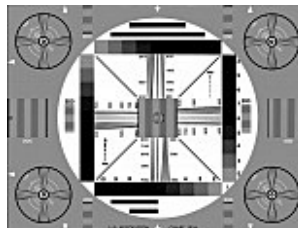

COMPARISON IMAGE

DTV-VLD/PRO

Conventional Camera

580TV Lines