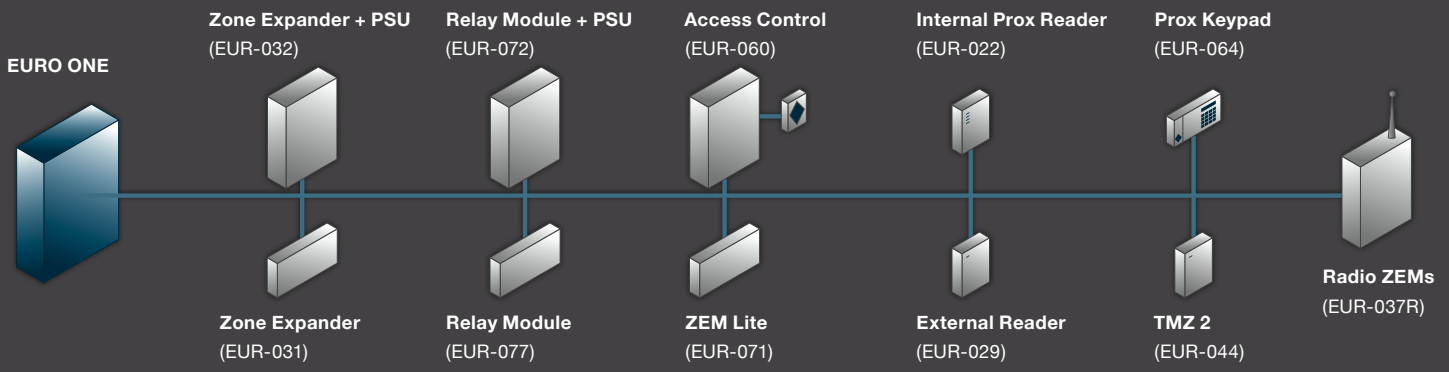

# EURO ONE

One Alarm Panel, From 10 Expandable  
to 280 Zones with iD & EOL Technology

The EURO ONE is the third generation of Euro-Meridian control panels, enhanced to meet the demands of end users and installers facing the security challenges of the 21st century.

With a host of accessories, the EURO ONE offers maximum flexibility and ensures that each EURO ONE system can be individually tailored to the required application. The new generation Euro control panels are the ideal solution for EN 50131-1 Grade 2 and Grade 3 installations.

- Selectable EOL or iD Detection
- Expandable to 280 zones
- Over 200 programmable outputs
- Loom connection to RedCare STU / GSM
- Calibrated Diagnostics
- Contemporary Keypad
- Intelligent 1.5A power supply

External Tag Reader  
EUR-029

Access Control Pack  
EUR-060

Zone Expansion Module ZEM830  
EUR-031

16 Relay Module  
EUR-077

Zone Expansion Module ZEM830 on  
2.5 Amp intelligent power supply  
EUR-032

The EURO ONE is a fully featured intruder alarm panel, ideal for any installation, and expandable for every eventuality. Conventionally wired and iD zones can both be connected to the EURO ONE offering greater flexibility to the installer. The system software can be upgraded to accommodate 280 zones simply by adding "snap in" MSX software expansion cards.