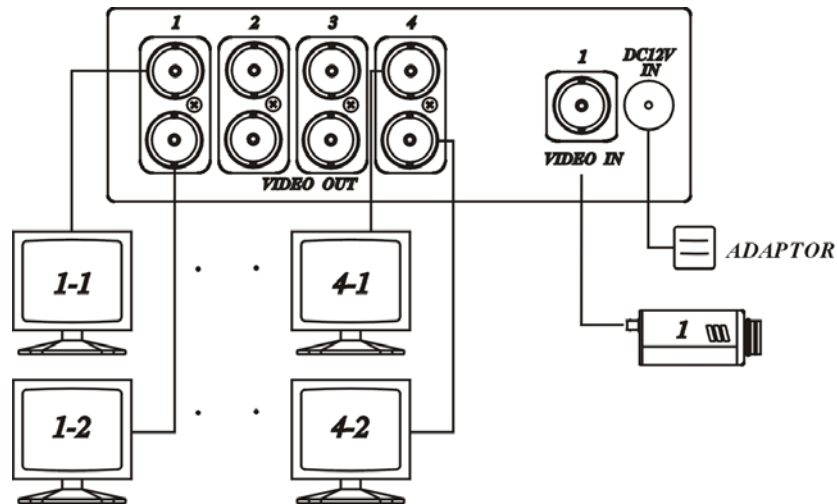

## coaxial video distributor

The GCD08 is a single video input to eight video output distributor.

### Features:

- Red LED – power on/power off
- For connection to video cameras, multiplexers, DVR's etc.
- 12V DC Power supply included

### Installation View

The transmission range could be considerably reduced dependent upon the type of equipment being used.

Video Input Channel	1
Video Output Channel	8
Audio Input Channel	not available
Audio Output Channel	not available
Video Input Level	0.8 ~ 1.2V p-p, 75Ω
Video Output Level	1V p-p (standard), 75Ω
Video Bandwidth	10Hz - 10MHz
Transmission Range	200 metres maximum
Power Supply	DC12V or AC24V
Power Consumption	500mA
Dimensions (mm)	150 x 133 x 44
Weight	500 grams
Material	Metal & ABS Black