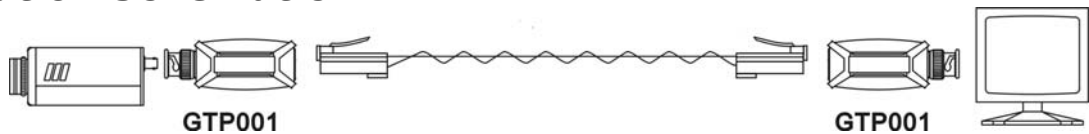

## Passive UTP to BNC Balun

### Installation Schematic

### features

- ✓ Impedance matching 75Ω coaxial to 100Ω twisted pair
- ✓ Transmits/receives composite video signals
- ✓ Transmission range – 300m in colour, 600m in monochrome
- ✓ Dimension - 69mm(l) x 25mm(h) x 22mm(w)
- ✓ BNC male to RJ45 female connector
- ✓ Video on pair 4 of RJ45, pins 7 & 8
- ✓ For use with Category 5, 5e & 6 UTP (unshielded twisted pair) cable. Wire gauge 24awg
- ✓ Uses one twisted pair for a single composite video signal
- ✓ No external power required