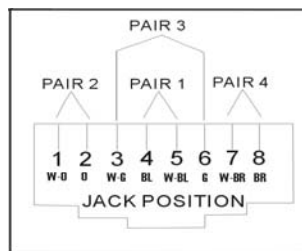

RJ45 Pin Assignments

Pin	Color
1	W-O
2	O
3	W-G
4	BL
5	W-BL
6	G
7	W-BR
8	BR

features

- ✓ Impedance matching 75Ω coaxial to 100Ω twisted pair
- ✓ Transmits/receives composite video signals
- ✓ Transmission range – 300m in colour, 600m in monochrome
- ✓ Dimension - 69mm(l) x 25mm(h) x 22mm(w)
- ✓ BNC male to RJ45 female connector
- ✓ Video on pair 4 of RJ45, pins 7 & 8
- ✓ For use with Category 5, 5e & 6 UTP (unshielded twisted pair) cable. Wire gauge 24awg
- ✓ Uses one twisted pair for a single composite video signal
- ✓ No external power required