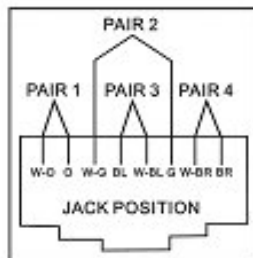

## passive video and power balun kit

RJ45 pin connect

Pair 1 : 1. Orange-white & 2. Orange

Pair 2 : 3. Green -white & 6. Green

Pair 3 : 4. Blue & 5. Blue-white → Power

Pair 4 : 7. Brown-white & 8. Brown → Video

### features

- ✓ Impedance matching 75Ω coaxial to 100Ω twisted pair
- ✓ Transmits/receives composite video signals
- ✓ Transmits video and 12V dc power up to a distance of 50 metres
- ✓ One balun is supplied with 2.1mm power plug connector and one supplied with A 2.1mm power jack connector
- ✓ BNC male to RJ45 jack for video connection
- ✓ For use with Category 5, 5e & 6 UTP (unshielded twisted pair) cable. Wire gauge 24awg
- ✓ Uses one twisted pair for a single composite video signal
- ✓ Uses one twisted pair for 12V dc power