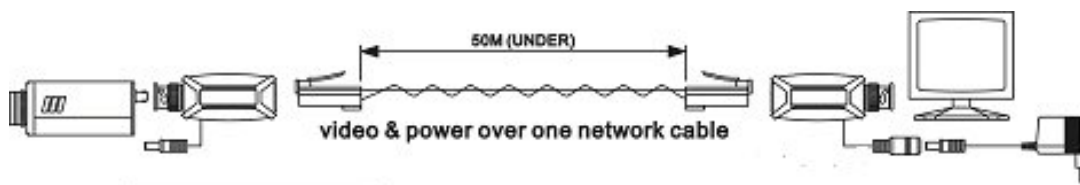

## passive video and power balun kit

RJ45 pin connect

Pair 1 : 1. Orange-white & 2. Orange

Pair 2 : 3. Green -white & 6. Green

Pair 3 : 4. Blue & 5. Blue-white → Power

Pair 4 : 7. Brown-white & 8. Brown → Video

### features

- ✓ Impedance matching 75Ω coaxial to 100Ω twisted pair
- ✓ Transmits/receives composite video signals
- ✓ Transmits video and 12V dc power up to a distance of 50 metres
- ✓ One balun is supplied with 2.1mm power plug connector and one supplied with A 2.1mm power jack connector
- ✓ BNC male to RJ45 jack for video connection
- ✓ For use with Category 5, 5e & 6 UTP (unshielded twisted pair) cable. Wire gauge 24awg
- ✓ Uses one twisted pair for a single composite video signal
- ✓ Uses one twisted pair for 12V dc power