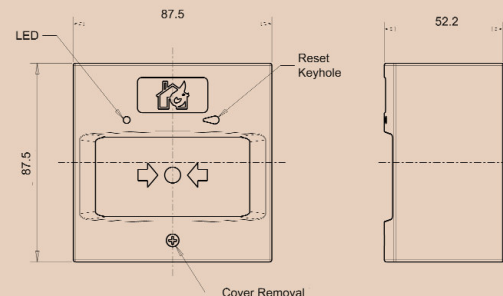

Part No.	Colours	Audibility at 1m	Tones	Voltage	Current
17-970303	Red	Up to 85dB (A)	1	Type 23A battery	N/A

IP Rating: Indoor   Rating: Continuous   Frequency: N/A   Operating Temp: -5°C to +65°C
Construction: Flame Retardant ABS   Cable Entries: N/A   Weight: 0.2kg   Compliance: Type A call point (EN54 11)